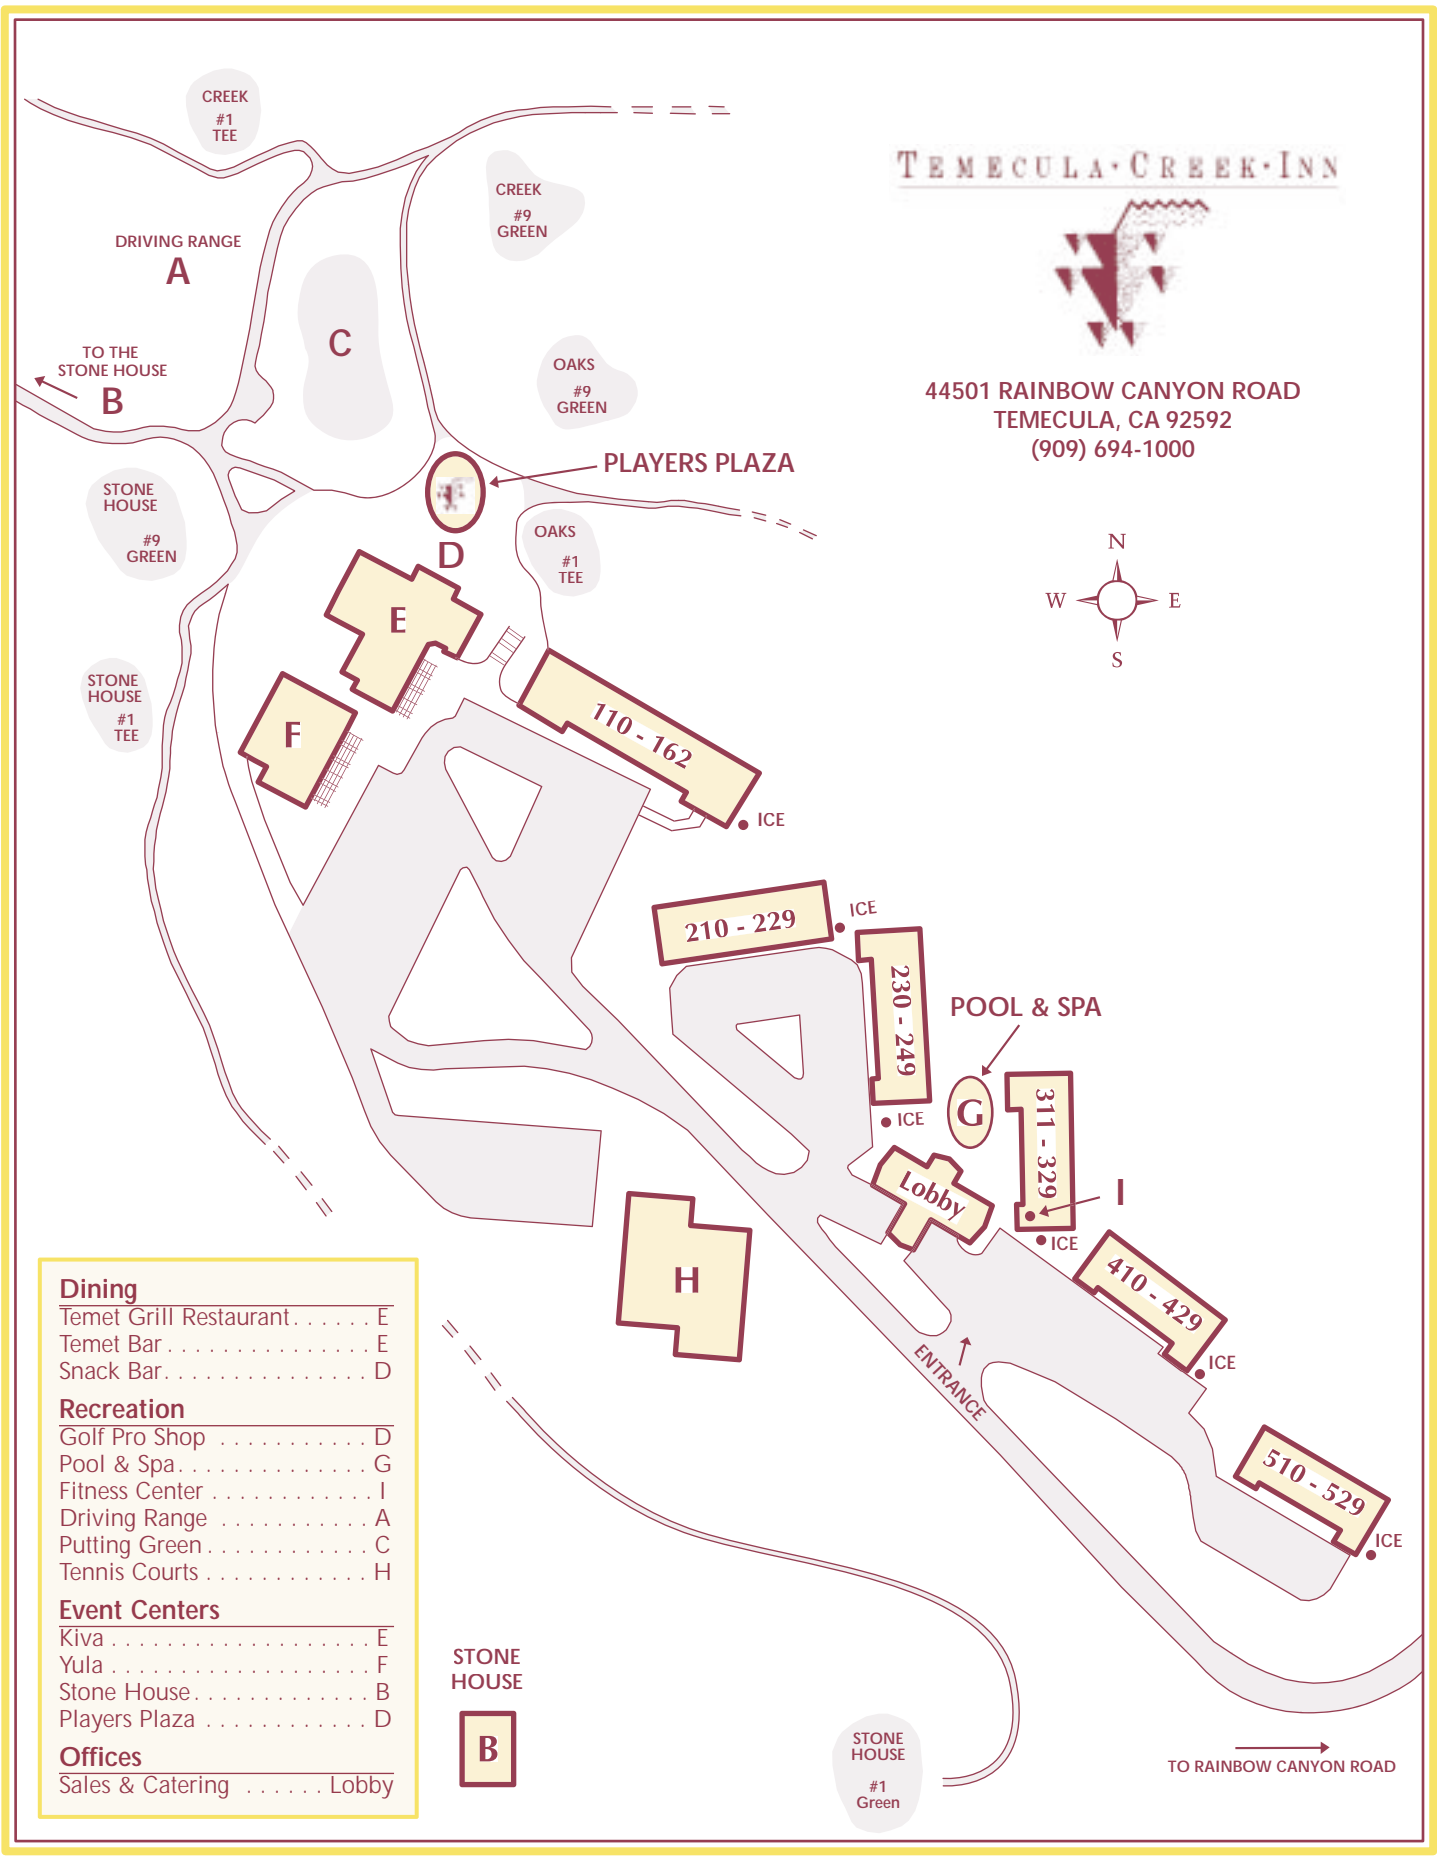

TEMECULA CREEK INN

44501 RAINBOW CANYON ROAD
TEMECULA, CA 92592
(909) 694-1000

Dining	
Temet Grill Restaurant	E
Temet Bar	E
Snack Bar	D
Recreation	
Golf Pro Shop	D
Pool & Spa	G
Fitness Center	I
Driving Range	A
Putting Green	C
Tennis Courts	H
Event Centers	
Kiva	E
Yula	F
Stone House	B
Players Plaza	D
Offices	
Sales & Catering	Lobby

STONE HOUSE
B

STONE HOUSE
#1 Green